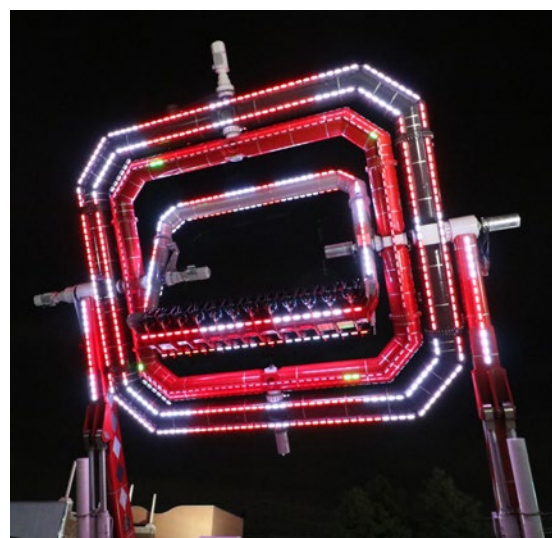

Tourbillon

Tourbillon

- Elliptic 360° movements
- Thrilling combination of negative and positive g-forces
- Three individual and self directed frames
- Adjustable extent of thrill level & intensity
- Disorientation due to 3-axis spin
- Unique futuristic triple box design
- "Freedom sensation" with dangling feet
- Semi-portable version available
- Diverse and surprising movements
- Eye catcher for every park visitor
- Unique light system available

Technical Data

Height of ride	19.5m
Ground space required	21.5x25m
Capacity per gondola	24 (2x12)
G-forces	max. 3.5 G
Hourly capacity	579pph

Sample layout. Other configurations available.

Taller, bigger, faster upon request