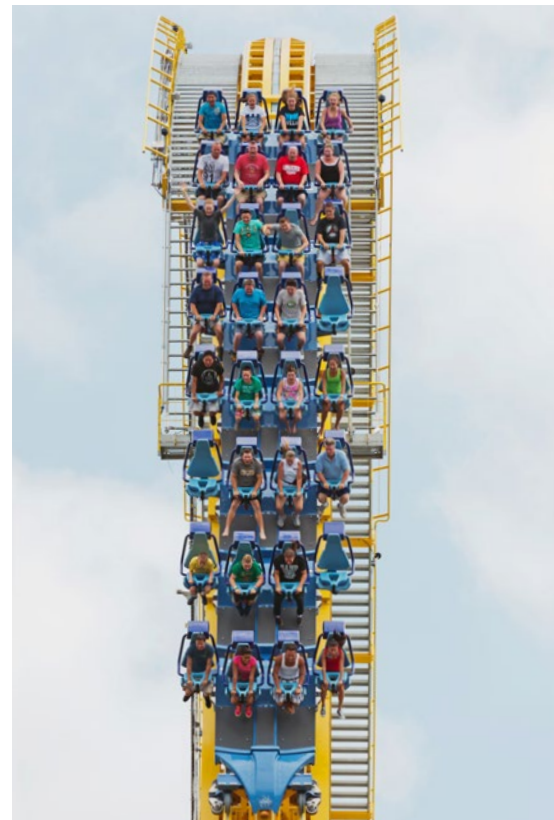

# Wing Coaster

# Wing Coaster

- Speed and airtime combination
- Different thrill experiences depending on seat choice (inner or outer)
- Dangling feet due to winged-seating concept
- Fast transitions
- Multi- or swing-launch sequence
- With or without inversions
- Chain, LSM or fast driven cable lift with speeds up to 40 km/h
- Most comfortable restraint system for maximum freedom