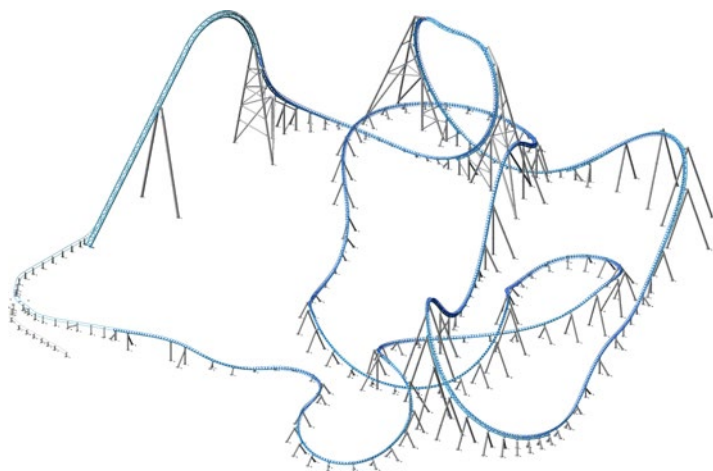

# Wing Coaster

# Wing Coaster

- Speed and airtime combination
- Different thrill experiences depending on seat choice (inner or outer)
- Dangling feet due to winged-seating concept
- Fast transitions
- Multi- or swing-launch sequence
- With or without inversions
- Chain, LSM or fast driven cable lift with speeds up to 40 km/h
- Most comfortable restraint system for maximum freedom

## Technical Data

Length of track	1500m
Total height	63m
Max. speed	120 km/h
Capacity per train	28
Number of trains	2
Hourly capacity	1008pph

Sample layout. Other configurations available.

**Higher, longer, faster upon request**