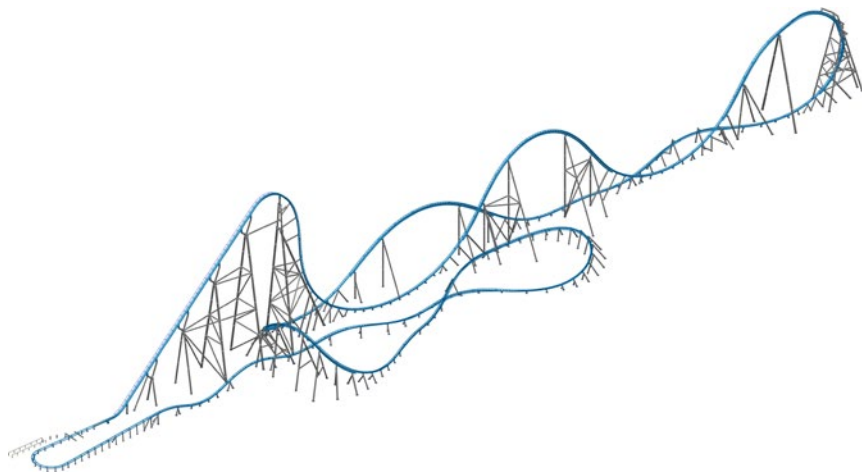

Mega Coaster

Mega Coaster

- Impressive heights exceeding 61 meters
- Reaching speeds up to 140 km/h
- Fast and smooth transitions
- With or without inversions
- Chain or fast driven cable lift with speeds up to 40 km/h
- Speed and airtime fascination
- Most comfortable restraint system for maximum freedom
- Open design trains
- Alternative seating configurations (wing, elevated etc.)

Technical Data

Length of track	1450 m
Total height	80 m
Max. speed	138 km/h
Capacity per train	28
Number of trains	2
Hourly capacity	1310 pph

Sample layout. Other configurations available.

Higher, longer, faster upon request