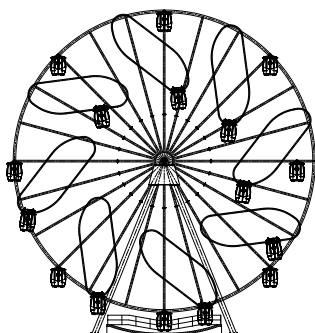

# Coaster Wheel

# Coaster Wheel

- The world's only giant wheel with mobile and fixed gondolas
- Different heights and configurations available
- Panoramic views or ride action – both on one attraction
- Family fun ride for all age groups
- Diverse and surprising moments with the mobile gondolas
- Eye catcher for every park visitor
- Unique design matched with modern technology
- Custom LED lighting package upon request

## Technical Data 35m

Total height required	40m
Speed	0.5rpm
Number of fixed gondolas	8
Number of mobile gondolas	8
Capacity per gondola	6
Hourly capacity	960pph

Sample layout. Other configurations available.