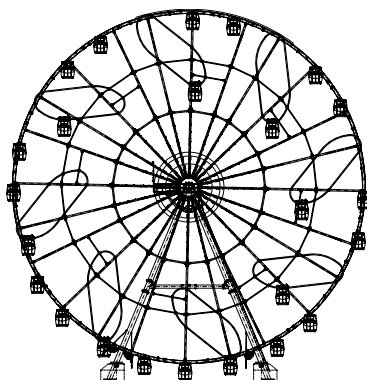

# Coaster Wheel

# Coaster Wheel

- The world's only giant wheel with mobile and fixed gondolas
- Different heights and configurations available
- Panoramic views or ride action – both on one attraction
- Family fun ride for all age groups
- Diverse and surprising moments with the mobile gondolas
- Eye catcher for every park visitor
- Unique design matched with modern technology
- Custom LED lighting package upon request