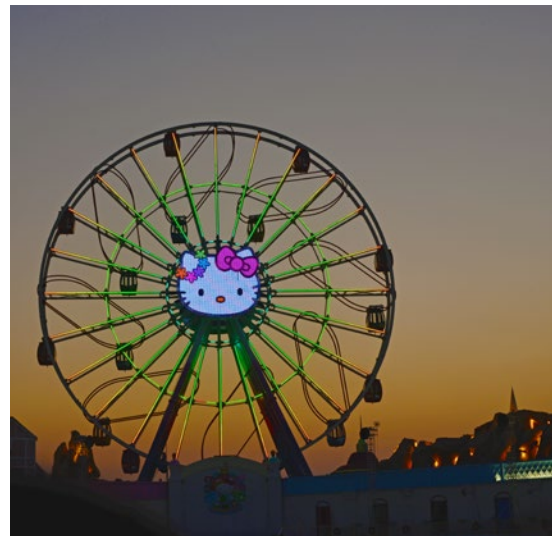

# Coaster Wheel

# Coaster Wheel

- The world's only giant wheel with mobile and fixed gondolas
- Different heights and configurations available
- Panoramic views or ride action – both on one attraction
- Family fun ride for all age groups
- Diverse and surprising moments with the mobile gondolas
- Eye catcher for every park visitor
- Unique design matched with modern technology
- Custom LED lighting package upon request