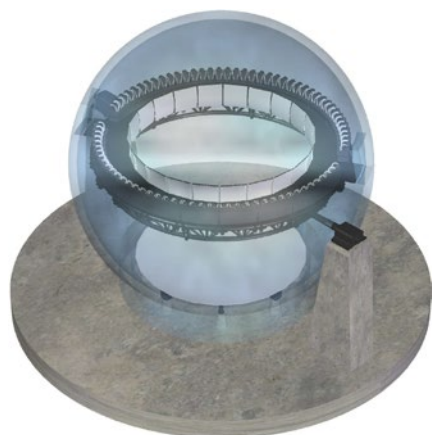

# Dome Ride Theater

# Dome Ride Theater

- Unique ride experience for the whole family
- Immersive experience for 80 passengers
- Comfortable restraint system for high level of freedom
- Numerous motion possibilities
- Infinite show possibilities
- Every seating position has a different ride experience
- 4D on-board, special effects (seat vibration, laser guns etc.) available

## Technical Data

Ground space required	28x24 m
Height of attraction	16.9m
Number of passengers	80
Pure ride time	adjustable
Hourly capacity	up to 1600pph
Sample layout	

Other configurations upon request