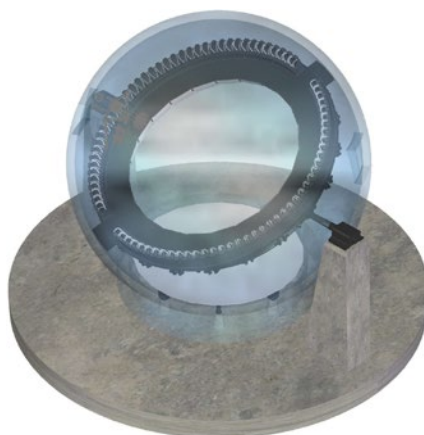

In operation

Technical Data

Ground space required	28x24 m
Height of attraction	16.9m
Number of passengers	80
Pure ride time	adjustable
Hourly capacity	up to 1600pph
Sample layout	

Other configurations upon request